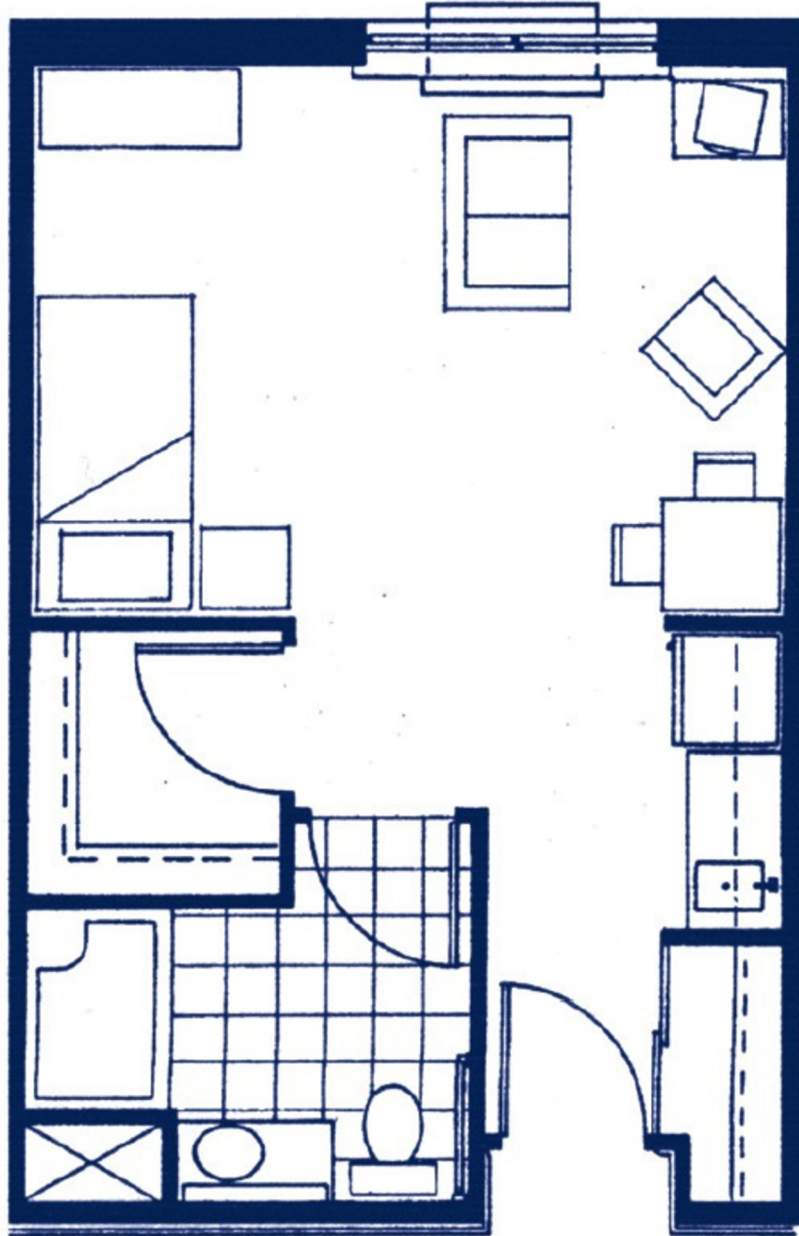

Studio Floor Plan

ACTUAL SQUARE
FOOTAGE
MAY VARY

Studio

350 sq ft

3030 S. 80th Street | Omaha, NE 68124 | 402.391.8566 | www.WestgateAssistedLiving.com

An Omega Senior Living Community

1 Bedroom Floor Plan

1 Bedroom/1 Bath

ACTUAL SQUARE
FOOTAGE
MAY VARY

1 Bedroom

450 sq ft

1 Bedroom Deluxe Floor Plan

1 Bedroom/1 Bath

ACTUAL SQUARE
FOOTAGE
MAY VARY

1 Bedroom Deluxe

525 sq ft

2 Bedroom Deluxe Floor Plan

2 Bedroom/1 Bath

ACTUAL SQUARE
FOOTAGE
MAY VARY

2 Bedroom Deluxe

850 sq ft