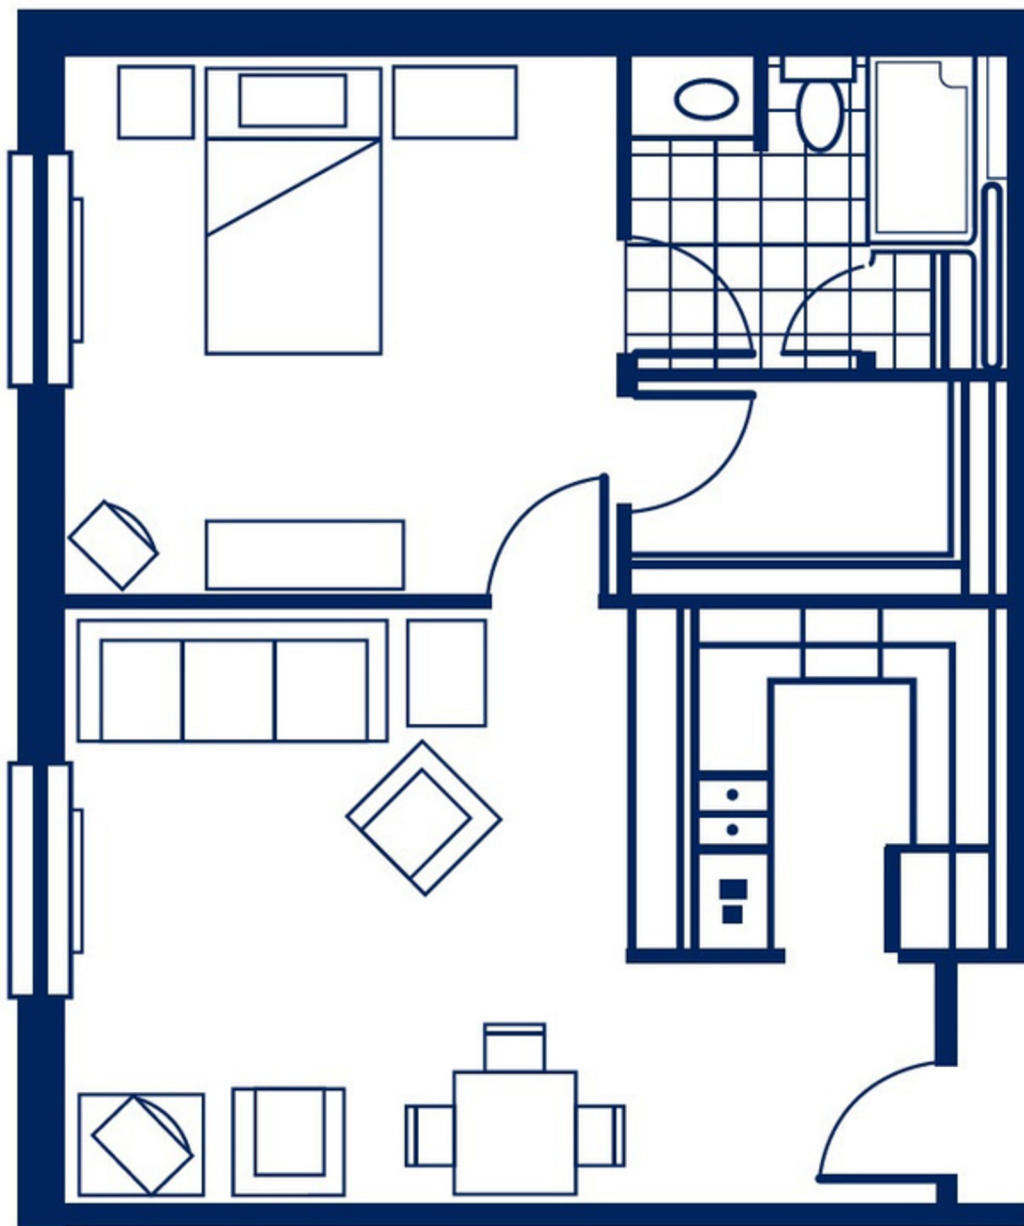

Studio Floor Plan

ACTUAL SQUARE
FOOTAGE
MAY VARY

Studio

350 sq ft

3030 S. 80th Street | Omaha, NE 68124 | 402.391.8566 | www.WestgateAssistedLiving.com

An Omega Senior Living Community

1 Bedroom Floor Plan

1 Bedroom/1 Bath

ACTUAL SQUARE
FOOTAGE
MAY VARY

1 Bedroom

450 sq ft

1 Bedroom Deluxe Floor Plan

1 Bedroom/1 Bath

ACTUAL SQUARE
FOOTAGE
MAY VARY

1 Bedroom Deluxe

525 sq ft

2 Bedroom Deluxe Floor Plan

2 Bedroom/1 Bath

ACTUAL SQUARE
FOOTAGE
MAY VARY

2 Bedroom Deluxe

850 sq ft