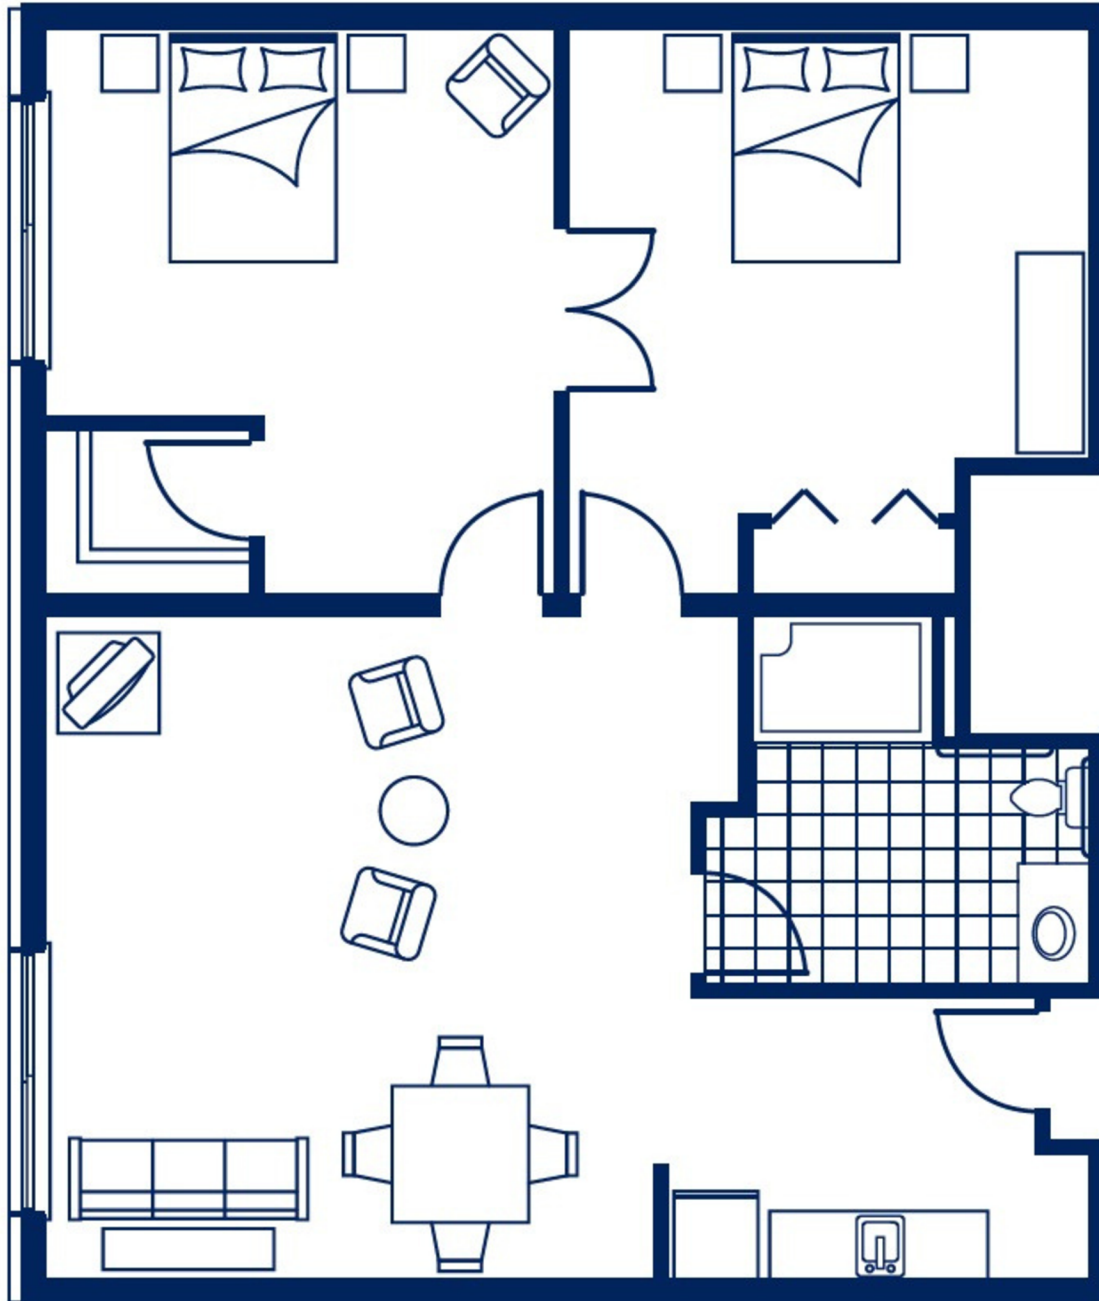

Studio Floor Plan

ACTUAL SQUARE
FOOTAGE
MAY VARY

Studio

350 sq ft

3030 S. 80th Street | Omaha, NE 68124 | 402.391.8566 | www.WestgateAssistedLiving.com

An Omega Senior Living Community

1 Bedroom Floor Plan

1 Bedroom/1 Bath

ACTUAL SQUARE
FOOTAGE
MAY VARY

1 Bedroom

450 sq ft

1 Bedroom Deluxe Floor Plan

1 Bedroom/1 Bath

ACTUAL SQUARE
FOOTAGE
MAY VARY

1 Bedroom Deluxe

525 sq ft

2 Bedroom Deluxe Floor Plan

2 Bedroom/1 Bath

ACTUAL SQUARE
FOOTAGE
MAY VARY

2 Bedroom Deluxe

850 sq ft