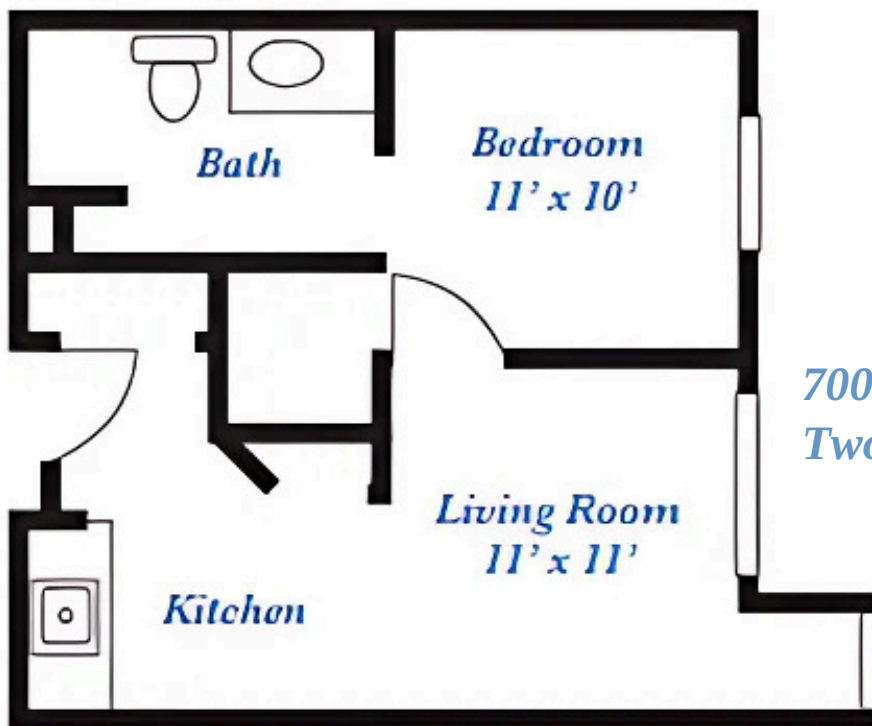

## *One Bedroom*

*Medium - 600 sq. ft*

*Deluxe - 650 sq. ft.*

### *Two Bedrooms*

ACTUAL SQUARE FOOTAGE MAY VARY

*Two Bedroom Grand  
1,050 sq. ft.*

*Three Bedroom  
Premier  
1,200 sq. ft.*

Floor Plans range in size depending on location and availability. Contact Kinship Pointe to view current apartment availability.

### *Two & Three Bedrooms*

ACTUAL SQUARE FOOTAGE MAY VARY

*Studio*  
333 sq. ft.

*One Bedroom Deluxe*  
500 sq. ft.

Floor Plans range in size depending on location and availability. Contact Kinship Pointe to view current apartment availability.

**ASSISTED LIVING**  
*Studio & One Bedroom*

ACTUAL SQUARE FOOTAGE MAY VARY

*One Bedroom Grand*  
570 sq. ft.

700 sq. ft.  
*Two Bedroom Premier*

Floor Plans range in size depending on location and availability. Contact Kinship Pointe to view current apartment availability.