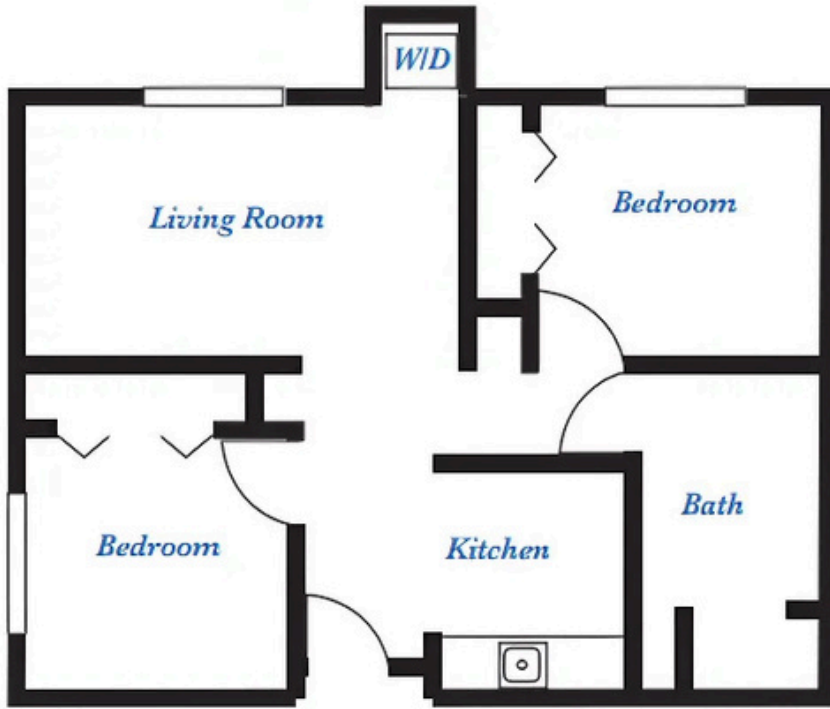

## *One Bedroom*

*Medium - 600 sq. ft*

*Deluxe - 650 sq. ft.*

## *One Bedroom Grand*

*Grand*

*750 sq. ft. - 800 sq. ft.*

Floor Plans range in size depending on location and availability. Contact Kinship Pointe to view current apartment availability.

## **INDEPENDENT LIVING**

### *One Bedroom*

ACTUAL SQUARE FOOTAGE MAY VARY

*Two Bedroom  
800 sq. ft.*

*Two Bedroom Deluxe  
960 sq. ft.*

Floor Plans range in size depending on location and availability. Contact Kinship Pointe to view current apartment availability.