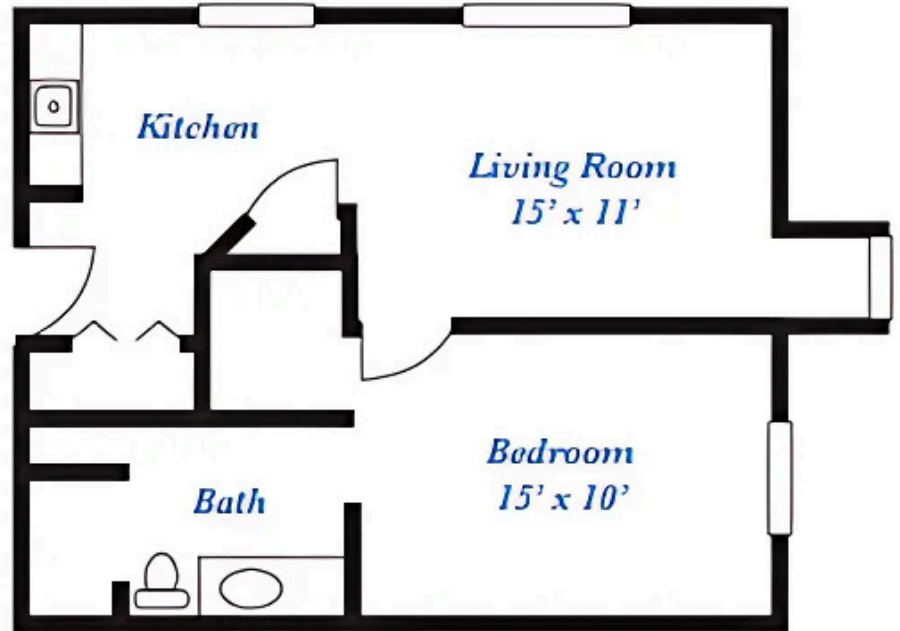

## *One Bedroom*

*Medium - 600 sq. ft*

*Deluxe - 650 sq. ft.*

### *Two Bedrooms*

ACTUAL SQUARE FOOTAGE MAY VARY

*Two Bedroom Grand  
1,050 sq. ft.*

*Three Bedroom  
Premier  
1,200 sq. ft.*

Floor Plans range in size depending on location and availability. Contact Kinship Pointe to view current apartment availability.

### *Two & Three Bedrooms*

ACTUAL SQUARE FOOTAGE MAY VARY

*Studio*  
333 sq. ft.

*One Bedroom Deluxe*  
500 sq. ft.

Floor Plans range in size depending on location and availability. Contact Kinship Pointe to view current apartment availability.

**ASSISTED LIVING**  
*Studio & One Bedroom*

ACTUAL SQUARE FOOTAGE MAY VARY

*One Bedroom Grand*  
570 sq. ft.

700 sq. ft.  
*Two Bedroom Premier*

Floor Plans range in size depending on location and availability. Contact Kinship Pointe to view current apartment availability.