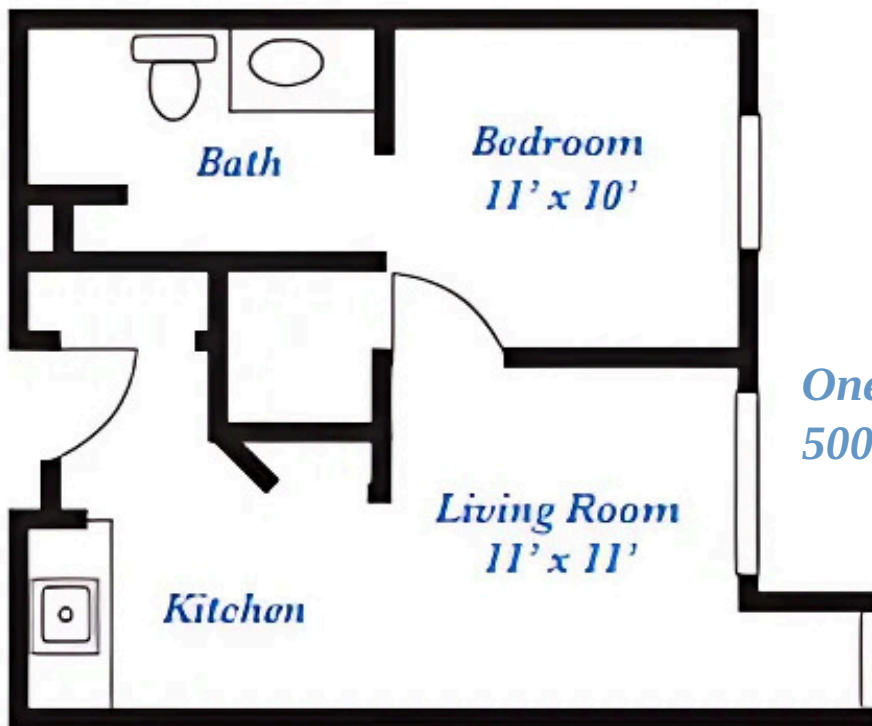

## *One Bedroom*

*Medium - 600 sq. ft*

*Deluxe - 650 sq. ft.*

### *Two Bedrooms*

ACTUAL SQUARE FOOTAGE MAY VARY

*Two Bedroom Grand  
1,050 sq. ft.*

*Three Bedroom  
Premier  
1,200 sq. ft.*

Floor Plans range in size depending on location and availability. Contact Kinship Pointe to view current apartment availability.

## INDEPENDENT LIVING

### *Two & Three Bedrooms*

ACTUAL SQUARE FOOTAGE MAY VARY

*Studio*  
333 sq. ft.

*One Bedroom Deluxe*  
500 sq. ft.

Floor Plans range in size depending on location and availability. Contact Kinship Pointe to view current apartment availability.