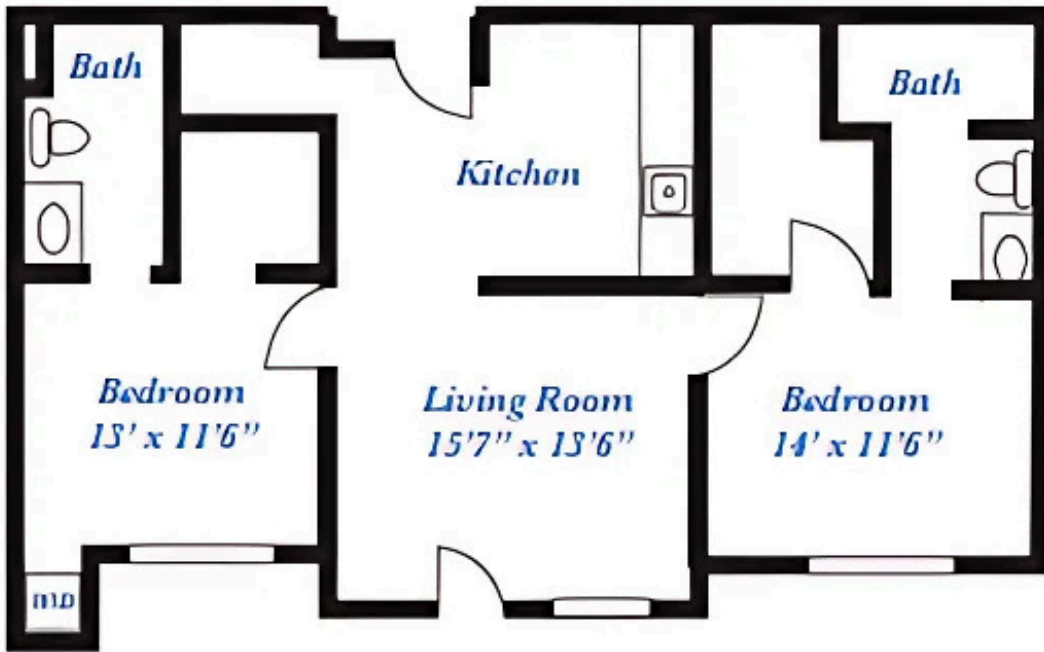

## *One Bedroom*

*Medium - 600 sq. ft*

*Deluxe - 650 sq. ft.*

## *One Bedroom Grand*

*Grand*

*750 sq. ft. - 800 sq. ft.*

Floor Plans range in size depending on location and availability. Contact Kinship Pointe to view current apartment availability.

### *One Bedroom*

ACTUAL SQUARE FOOTAGE MAY VARY

*Two Bedroom  
800 sq. ft.*

*Two Bedroom Deluxe  
960 sq. ft.*

Floor Plans range in size depending on location and availability. Contact Kinship Pointe to view current apartment availability.

### *Two Bedrooms*

ACTUAL SQUARE FOOTAGE MAY VARY

*Two Bedroom Grand  
1,050 sq. ft.*

*Three Bedroom  
Premier  
1,200 sq. ft.*

Floor Plans range in size depending on location and availability. Contact Kinship Pointe to view current apartment availability.