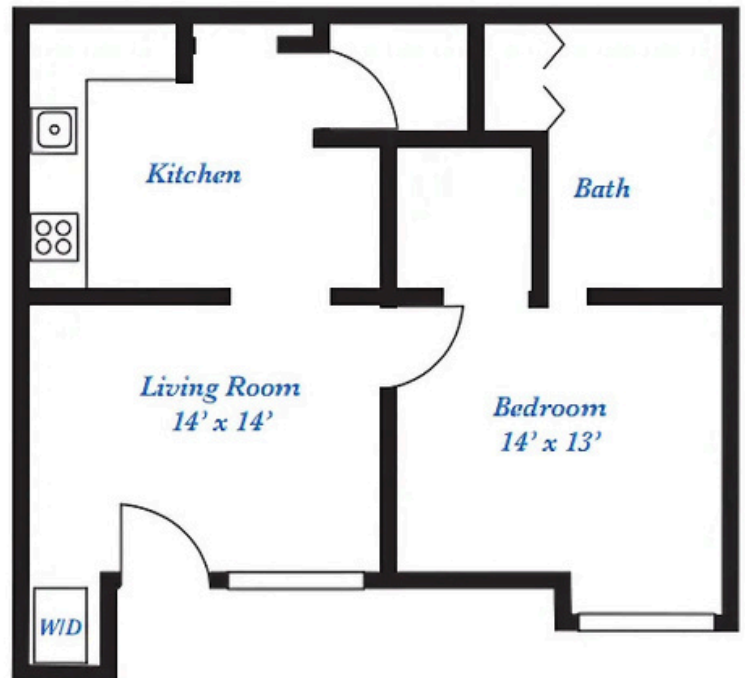

## *One Bedroom*

*Medium - 600 sq. ft*

*Deluxe - 650 sq. ft.*

## *One Bedroom Grand*

*Grand*

*750 sq. ft. - 800 sq. ft.*

Floor Plans range in size depending on location and availability. Contact Kinship Pointe to view current apartment availability.

### *One Bedroom*

ACTUAL SQUARE FOOTAGE MAY VARY

*Two Bedroom  
800 sq. ft.*

*Two Bedroom Deluxe  
960 sq. ft.*

Floor Plans range in size depending on location and availability. Contact Kinship Pointe to view current apartment availability.

## INDEPENDENT LIVING