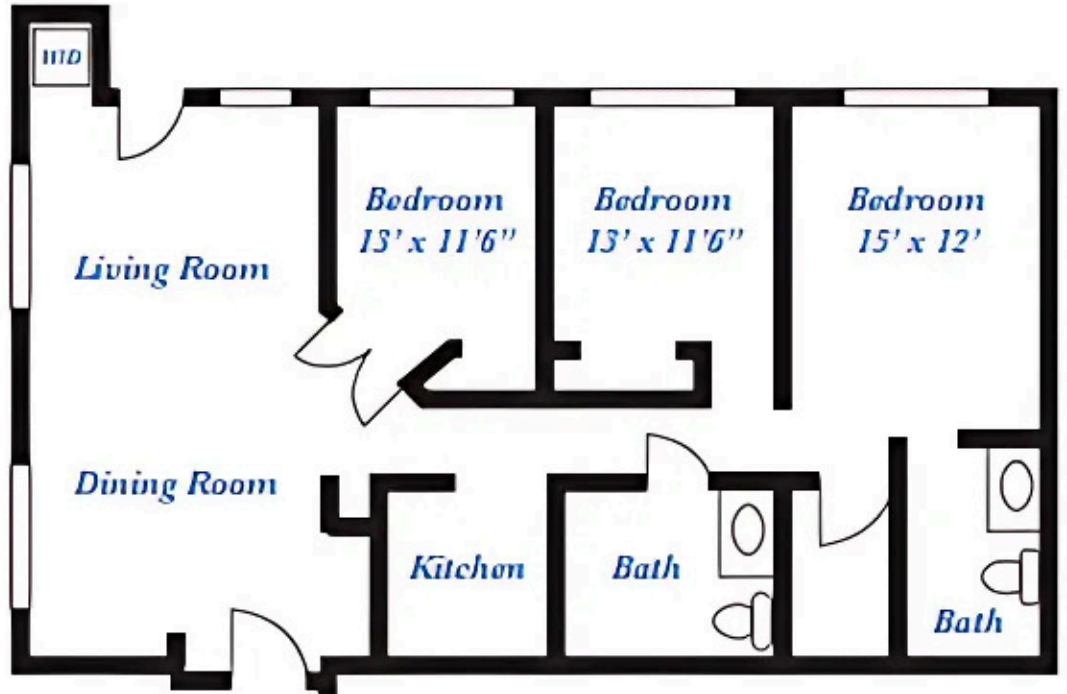

## *One Bedroom*

*Medium - 600 sq. ft*

*Deluxe - 650 sq. ft.*

## *One Bedroom Grand*

*Grand*

*750 sq. ft. - 800 sq. ft.*

Floor Plans range in size depending on location and availability. Contact Kinship Pointe to view current apartment availability.

### *One Bedroom*

ACTUAL SQUARE FOOTAGE MAY VARY

*Two Bedroom  
800 sq. ft.*

*Two Bedroom Deluxe  
960 sq. ft.*

Floor Plans range in size depending on location and availability. Contact Kinship Pointe to view current apartment availability.

### *Two Bedrooms*

ACTUAL SQUARE FOOTAGE MAY VARY

*Two Bedroom Grand  
1,050 sq. ft.*

*Three Bedroom  
Premier  
1,200 sq. ft.*

Floor Plans range in size depending on location and availability. Contact Kinship Pointe to view current apartment availability.