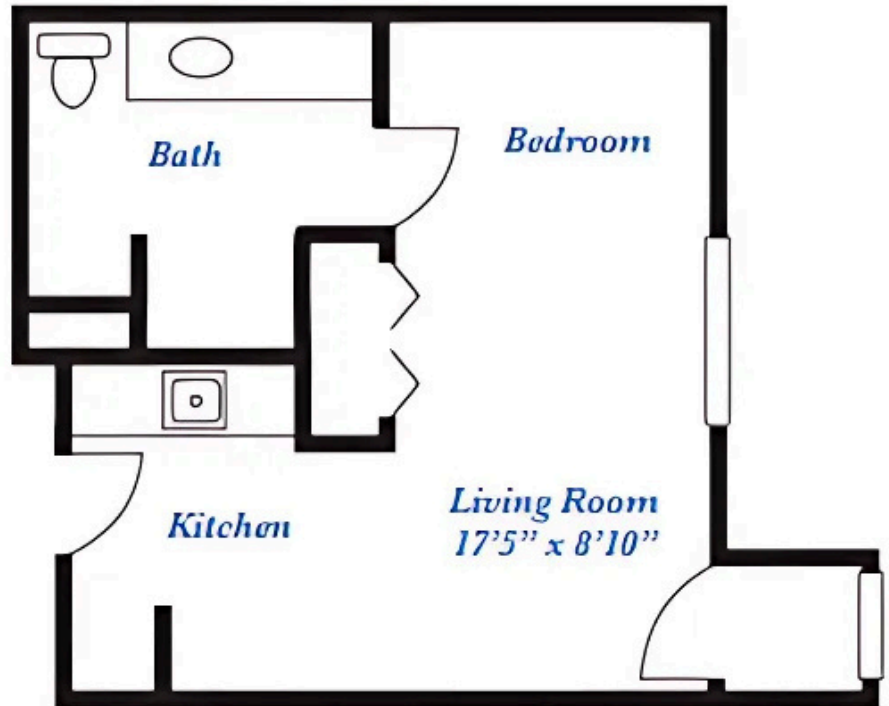

## *One Bedroom*

*Medium - 600 sq. ft*

*Deluxe - 650 sq. ft.*

### *Two Bedrooms*

ACTUAL SQUARE FOOTAGE MAY VARY

*Two Bedroom Grand  
1,050 sq. ft.*

*Three Bedroom  
Premier  
1,200 sq. ft.*

Floor Plans range in size depending on location and availability. Contact Kinship Pointe to view current apartment availability.

## INDEPENDENT LIVING

### *Two & Three Bedrooms*

ACTUAL SQUARE FOOTAGE MAY VARY

*Studio*  
333 sq. ft.

*One Bedroom Deluxe*  
500 sq. ft.

Floor Plans range in size depending on location and availability. Contact Kinship Pointe to view current apartment availability.