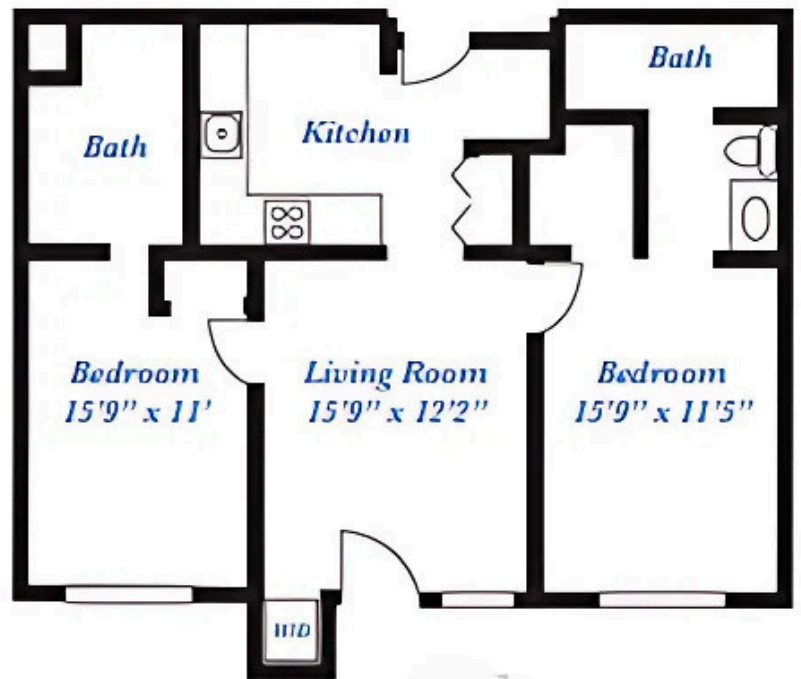

## *One Bedroom*

*Medium - 600 sq. ft*

*Deluxe - 650 sq. ft.*

## *One Bedroom Grand*

*Grand*

*750 sq. ft. - 800 sq. ft.*

Floor Plans range in size depending on location and availability. Contact Kinship Pointe to view current apartment availability.

### *One Bedroom*

ACTUAL SQUARE FOOTAGE MAY VARY

*Two Bedroom  
800 sq. ft.*

*Two Bedroom Deluxe  
960 sq. ft.*

Floor Plans range in size depending on location and availability. Contact Kinship Pointe to view current apartment availability.

### *Two Bedrooms*

ACTUAL SQUARE FOOTAGE MAY VARY

*Two Bedroom Grand  
1,050 sq. ft.*

*Three Bedroom  
Premier  
1,200 sq. ft.*

Floor Plans range in size depending on location and availability. Contact Kinship Pointe to view current apartment availability.