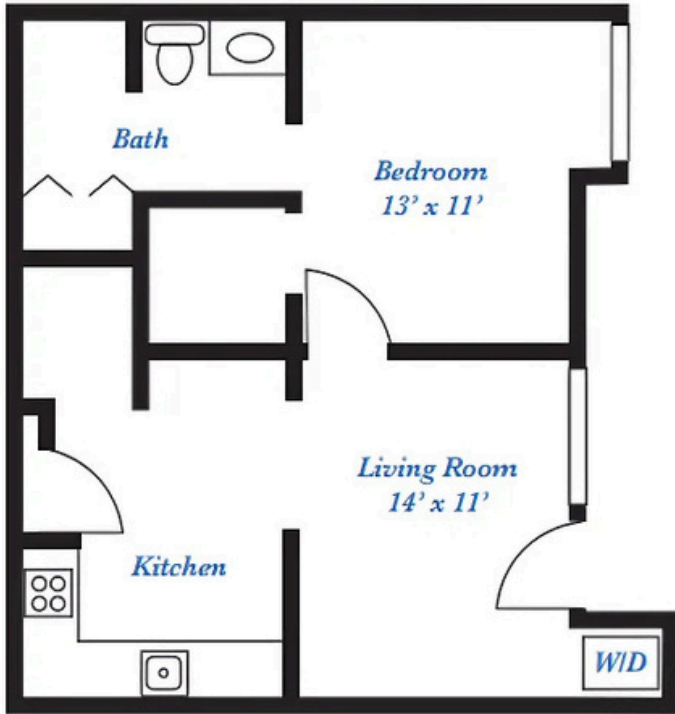

## *One Bedroom*

*Medium - 600 sq. ft*

*Deluxe - 650 sq. ft.*

## *One Bedroom Grand*

*Grand*

*750 sq. ft. - 800 sq. ft.*

Floor Plans range in size depending on location and availability. Contact Kinship Pointe to view current apartment availability.

### *One Bedroom*

ACTUAL SQUARE FOOTAGE MAY VARY

*Two Bedroom  
800 sq. ft.*

*Two Bedroom Deluxe  
960 sq. ft.*

Floor Plans range in size depending on location and availability. Contact Kinship Pointe to view current apartment availability.

## INDEPENDENT LIVING