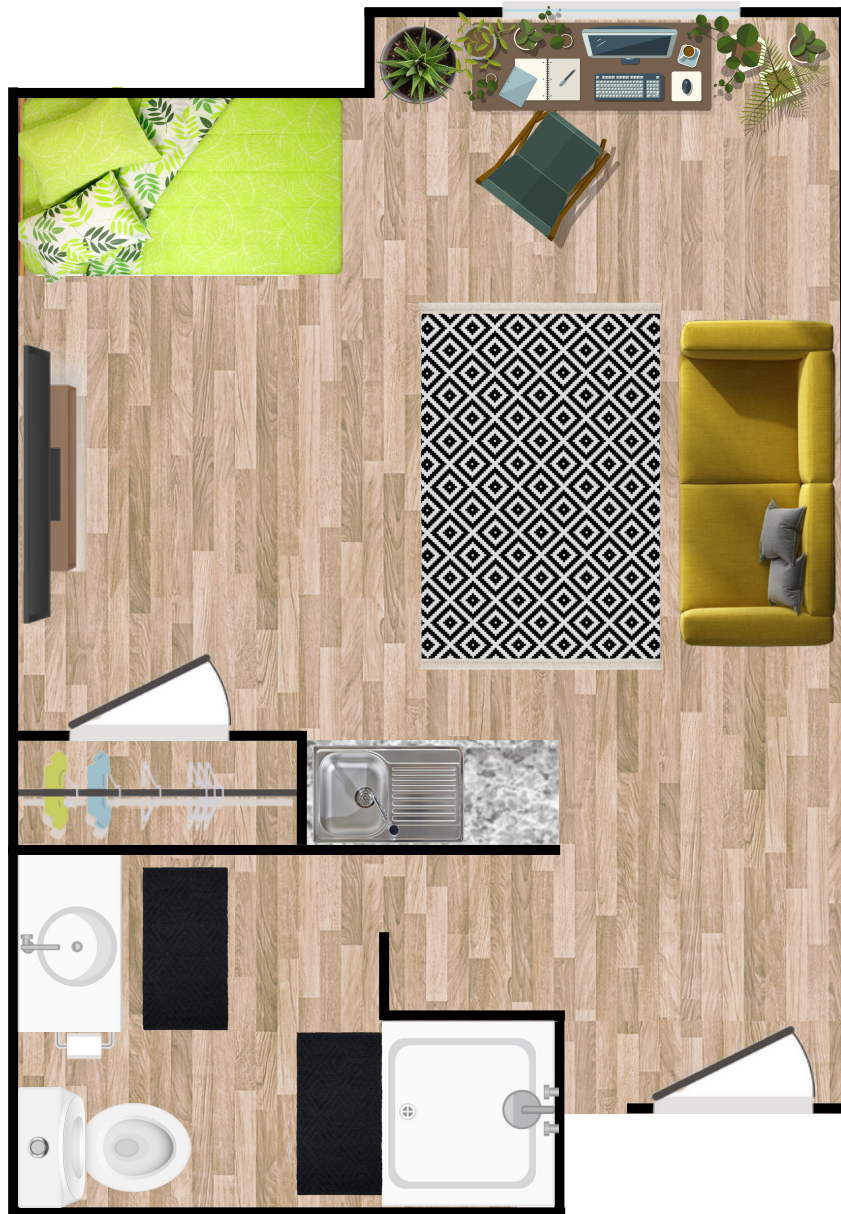

The Cascade

Studio

Square Footage is Approximate

290 sq ft

The Brooklet

Studio

Square Footage
is Approximate

348 sq ft

The Artesian

1 bedroom / 1 Bath

Square Footage
is Approximate

590 sq ft